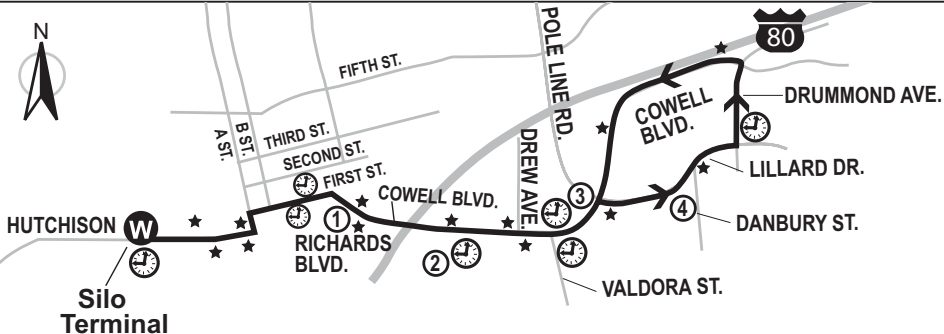

W Line COWELL / DRUMMOND / LILLARD

SILO TERMINAL

REGULAR SCHEDULE

LEAVE SILO TERMINAL	6:55	7:10	7:20	7:40	8:00	8:10	8:20	8:40	9:00	9:10	9:20	9:40	10:00	10:10	10:20	10:40	11:00	11:10	11:20	11:40	12:00	12:10	12:30	12:50	1:10	1:20	1:30	1:50	2:10	2:20
DUE 1ST ST. & C ST.	6:59	7:14	7:24	7:44	8:04	8:14	8:24	8:44	9:04	9:14	9:24	9:44	10:04	10:14	10:24	10:44	11:04	11:14	11:24	11:44	12:04	12:14	12:34	12:54	1:14	1:24	1:34	1:54	2:14	2:24
DUE COWELL & RESEARCH PARK	7:02	7:17	7:27	7:47	8:07	8:17	8:27	8:47	9:07	9:17	9:27	9:47	10:07	10:17	10:27	10:47	11:07	11:17	11:27	11:47	12:07	12:17	12:37	12:57	1:17	1:27	1:37	1:57	2:17	2:27
DUE COWELL & VALDORA	7:04	7:19	7:29	7:49	8:09	8:19	8:29	8:49	9:09	9:19	9:29	9:49	10:09	10:19	10:29	10:49	11:09	11:19	11:29	11:49	12:09	12:19	12:39	12:59	1:19	1:29	1:39	1:59	2:19	2:29
DUE DRUMMOND & LILLARD	7:08	7:23	7:33	7:53	8:13	8:23	8:33	8:53	9:13	9:23	9:33	9:53	10:13	10:23	10:33	10:53	11:13	11:23	11:33	11:53	12:13	12:23	12:43	1:03	1:23	1:33	1:43	2:03	2:23	2:33
DUE COWELL & VALDORA	7:12	7:27	7:37	8:57	8:17	8:27	8:37	9:57	9:17	9:27	9:37	10:57	10:17	10:27	10:37	11:57	11:17	11:27	11:37	11:57	12:17	12:27	12:47	1:07	1:27	1:37	1:47	2:07	2:27	2:37
DUE 1ST ST. & D ST.	7:17	7:32	7:42	8:02	8:22	8:32	8:42	9:02	9:22	9:32	9:42	10:02	10:22	10:32	10:42	11:02	11:22	11:32	11:42	12:02	12:22	12:32	12:52	1:12	1:32	1:42	1:52	2:12	2:32	2:42
DUE SILO TERMINAL	7:25	7:40	7:50	8:10	8:30	8:40	8:50	9:10	9:30	9:40	9:50	10:10	10:30	10:40	10:50	11:10	11:30	11:40	11:50	12:10	12:30	12:40	1:00	1:20	1:40	1:50	2:00	2:20	2:40	2:50

See M Line for additional night service.

DESTINATION KEY

- ① Davis Commons
- ② Research Park
- ③ Oakshade Plaza
- ④ Montgomery Elementary

LEGEND

-  Bus Line
-  Timed Stop
-  Bus Stop Locations

See Saturday Service for Saturday W Line Service

**W Line****COWELL / DRUMMOND / LILLARD****MAP****SILO TERMINAL**