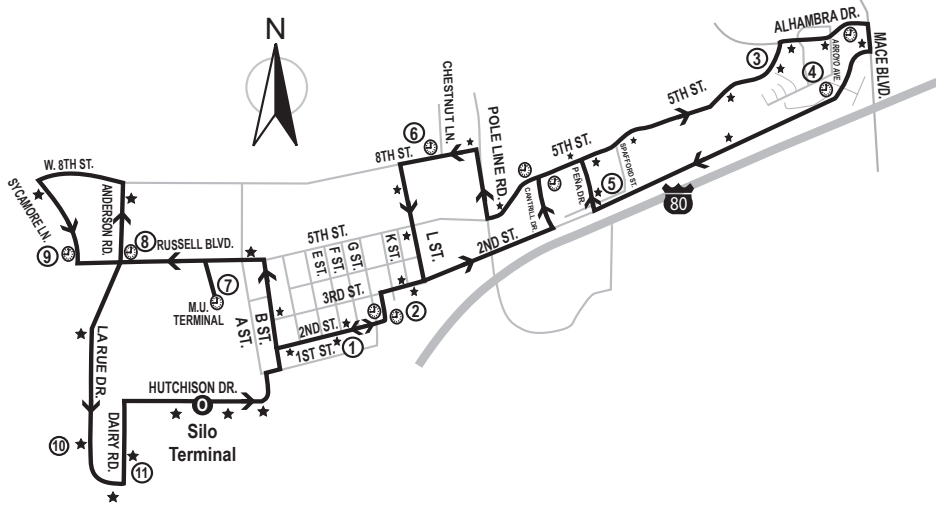

WEEKEND SERVICE - O LINE

SILO TERMINAL

SHOPPERS SHUTTLE / CAMPUS / DOWNTOWN / TARGET / DAVIS MANOR

LEAVE SILO TERMINAL (#258)	9:00	10:00	11:00	12:00	1:10	2:10	3:10	4:10	5:10	6:10
DUE H ST. & 2ND ST. (AMTRAK) (#11)	9:07	10:07	11:07	12:07	1:17	2:17	3:17	4:17	5:17	6:17
DUE 5TH ST. & CANTRILL (#73)	9:11	10:11	11:11	12:11	1:21	2:21	3:21	4:21	5:21	6:21
DUE ALHAMBRA APTS. (#66)	9:15	10:15	11:15	12:15	1:25	2:25	3:25	4:25	5:25	6:25
DUE 2ND ST. & TARGET (#282)	9:17	10:17	11:17	12:17	1:27	2:27	3:27	4:27	5:27	6:27
DUE 5TH ST. & CANTRILL (#72)	9:21	10:21	11:21	12:21	1:31	2:31	3:31	4:31	5:31	6:31
DUE 8TH & CHESTNUT (#102)	9:23	10:23	11:23	12:23	1:33	2:33	3:33	4:33	5:33	6:33
DUE H ST. & 2ND ST. (AMTRAK) (#12)	9:27	10:27	11:27	12:27	1:37	2:37	3:37	4:37	5:37	6:37
DUE MEMORIAL UNION (#274)	9:35	10:35	11:35	12:35	1:45	2:45	3:45	4:45	5:45	6:45
DUE ANDERSON & RUSSELL (#160)	9:37	10:37	11:37	12:37	1:47	2:47	3:47	4:47	5:47	6:47
DUE SYCAMORE & RUSSELL (#179)	9:39	10:39	11:39	12:39	1:49	2:49	3:49	4:49	5:49	6:49
DUE SILO TERMINAL	9:50	10:50	11:50	12:50	2:00	3:00	4:00	5:00	6:00	7:00

See the A Line (pg. 2) and Z Line (pg. 34) for service during finals. The O Line does not run on Saturdays during Finals Service, including March 19 and June 4, 2016

On April 16, 2016, this line does not run. Please see separate Picnic Day schedule or www.Unitrans.com for more information.

See service calendar on pages 53 - 56 for service type.

LEGEND

-  Bus Line
-  Timed Stop
-  Bus Stop Locations

DESTINATION KEY

- ① Downtown Davis
- ② Amtrak Station
- ③ Explorit
- ④ Target
- ⑤ 5th Street Plaza
- ⑥ Davis Manor Shopping Center
- ⑦ M.U. Terminal
- ⑧ University Mall
- ⑨ Cuarto Dorms
- ⑩ Aggie Stadium
- ⑪ Tercero Dorms

WEEKEND SERVICE - O LINE

MAP

SILO TERMINAL