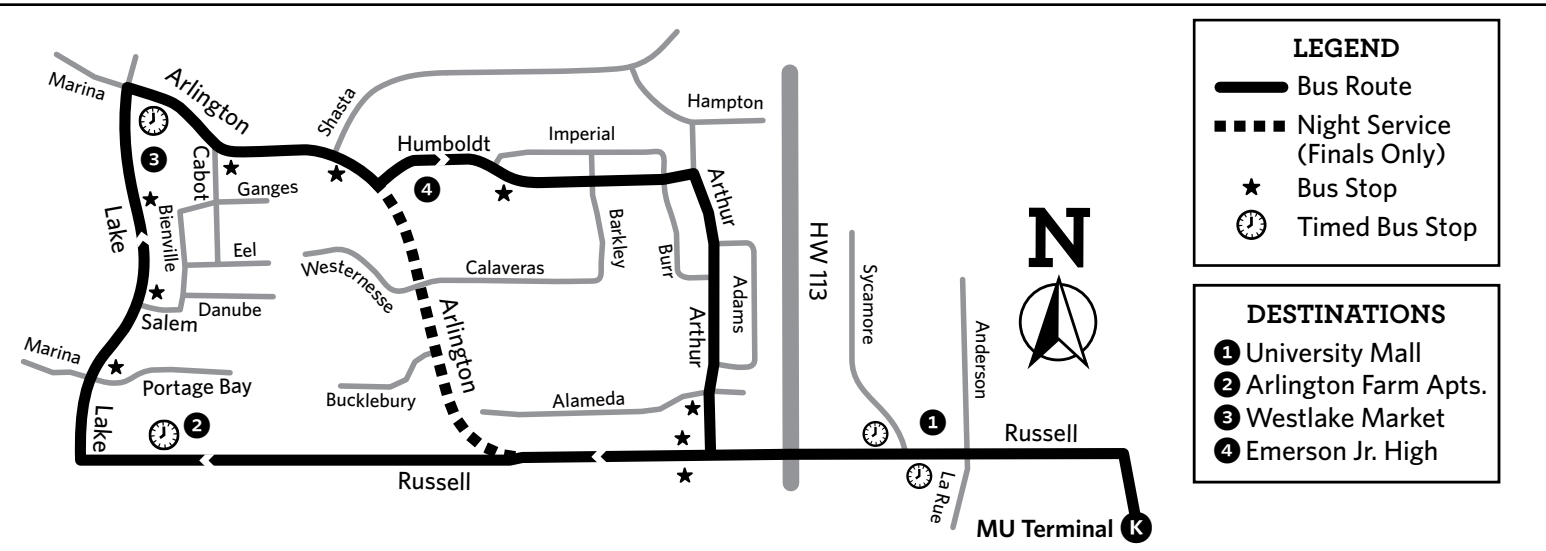

SUMMER/BREAK SERVICE

Depart MU (#274)	7:00	7:25	8:25	9:25	10:25	11:25	12:35	1:35	2:35	3:35	4:35	5:35	6:35	7:35
Russell & Sycamore (#178)	7:04	7:29	8:29	9:29	10:29	11:29	12:39	1:39	2:39	3:39	4:39	5:39	6:39	7:39
Arlington Farm Apts. (#229)	7:08	7:33	8:33	9:33	10:33	11:33	12:43	1:43	2:43	3:43	4:43	5:43	6:43	7:43
Arlington & Lake (#208)	7:12	7:37	8:37	9:37	10:37	11:37	12:47	1:47	2:47	3:47	4:47	5:47	6:47	7:47
Arthur & Adams (#220)	7:16	7:41	8:41	9:41	10:41	11:41	12:51	1:51	2:51	3:51	4:51	5:51	6:51	7:51
Russell & Sycamore (#177)	7:18	7:43	8:43	9:43	10:43	11:43	12:53	1:53	2:53	3:53	4:53	5:53	6:53	7:53
Due Memorial Union	7:25	7:50	8:50	9:50	10:50	11:50	1:00	2:00	3:00	4:00	5:00	6:00	7:00	8:00

Additional Night Service via D Line, p. 12-13

K Line Weekend Service, p. 42

See service calendar on pages 57-60 for service types

K LINE

Arlington / Lake / Arthur

MU TERMINAL