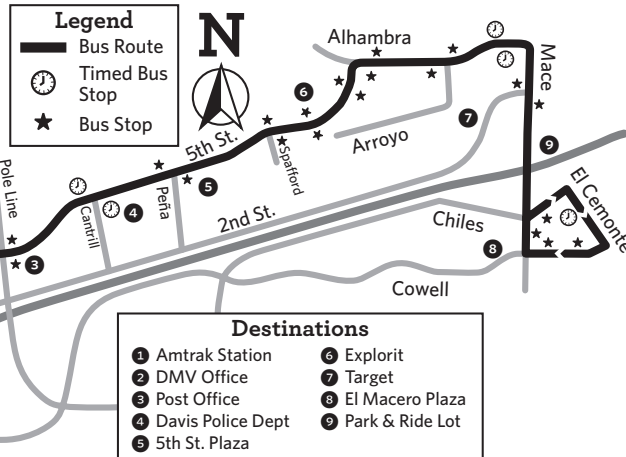

A Line does not run during Break Service.

See calendar on p. 57-60

See O Line for Weekend Service,

p. 42-45

Use Z Line for Break Service, p. 38-39

See service calendar on pages 57-60 for service types

SUMMER SERVICE (NO BREAK SERVICE)

Leave Silo (#258)	7:00	8:00	9:00	10:00	11:00	12:00	1:10	2:10	3:10	4:10	5:10	6:10	7:10	8:10
H & 2nd Street (#11)	7:07	8:07	9:07	10:07	11:07	12:07	1:17	2:17	3:17	4:17	5:17	6:17	7:17	8:17
Greystone Apts. (#73)	7:14	8:14	9:14	10:14	11:14	12:14	1:24	2:24	3:24	4:24	5:24	6:24	7:24	8:24
Alhambra Apts. (#66)	7:19	8:19	9:19	10:19	11:19	12:19	1:29	2:29	3:29	4:29	5:29	6:29	7:29	8:29
El Cemonte & Glide (#62)	7:23	8:23	9:23	10:23	11:23	12:23	1:33	2:33	3:33	4:33	5:33	6:33	7:33	8:33
Seville Apts. (#65)	7:28	8:28	9:28	10:28	11:28	12:28	1:38	2:38	3:38	4:38	5:38	6:38	7:38	8:38
5th & Cantrill (#72)	7:33	8:33	9:33	10:33	11:33	12:33	1:43	2:43	3:43	4:43	5:43	6:43	7:43	8:43
H & 2nd Street (#12)	7:39	8:39	9:39	10:39	11:39	12:39	1:49	2:49	3:49	4:49	5:49	6:49	7:49	8:49
Arrive Silo Terminal	7:50	8:50	9:50	10:50	11:50	12:50	2:00	3:00	4:00	5:00	6:00	7:00	8:00	9:00

A LINE Amtrak / 5th Street / Alhambra SILO TERMINAL