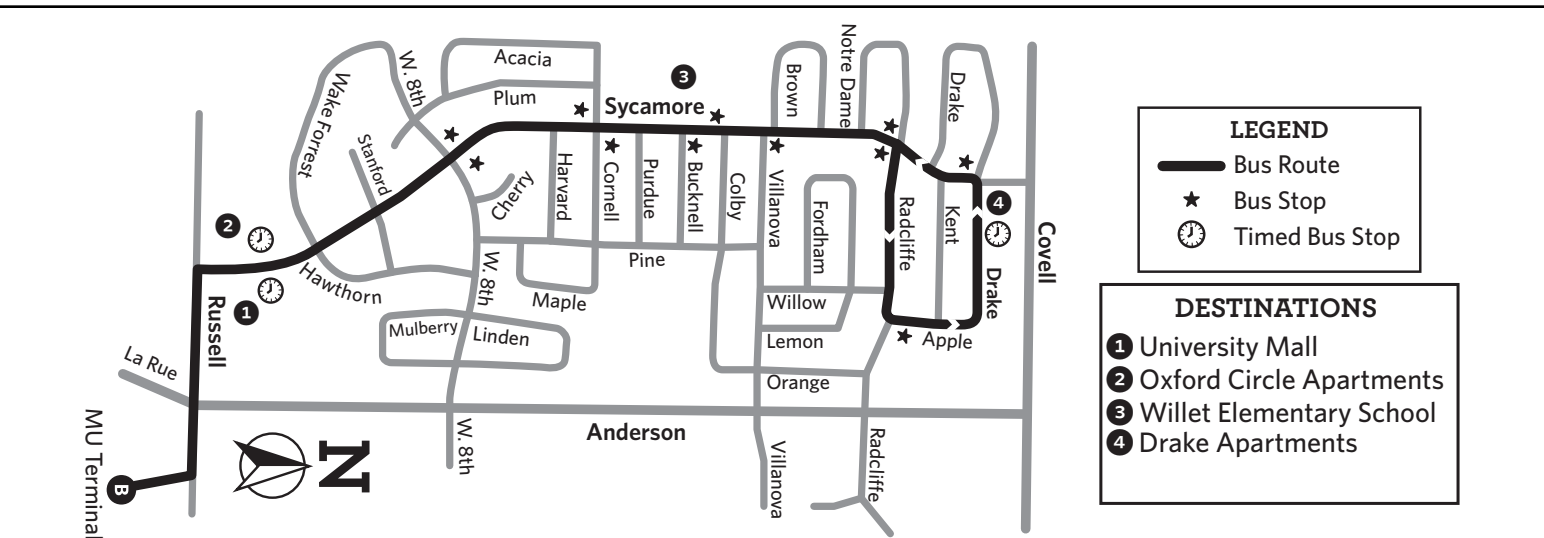

FINALS SERVICE

Depart MU (#273)	7:00	7:30	8:00	8:30	9:00	9:30	10:00	10:30	11:00	11:30	12:00	12:40	1:10	1:40	2:10	2:40	3:10	3:40	4:10	4:40	5:10	5:40	6:10	6:40	7:10	7:40	8:10
Sycamore & Russell (#230)	7:04	7:34	8:04	8:34	9:04	9:34	10:04	10:34	11:04	11:34	12:04	12:44	1:14	1:44	2:14	2:44	3:14	3:44	4:14	4:44	5:14	5:44	6:14	6:44	7:14	7:44	8:14
Drake Apts. (#194)	7:09	7:39	8:09	8:39	9:09	9:39	10:09	10:39	11:09	11:39	12:09	12:49	1:19	1:49	2:19	2:49	3:19	3:49	4:19	4:49	5:19	5:49	6:19	6:49	7:19	7:49	8:19
Sycamore & Russell (#179)	7:13	7:43	8:13	8:43	9:13	9:43	10:13	10:43	11:13	11:43	12:13	12:53	1:23	1:53	2:23	2:53	3:23	3:53	4:23	4:53	5:23	5:53	6:23	6:53	7:23	7:53	8:23
Due Memorial Union	7:20	7:50	8:20	8:50	9:20	9:50	10:20	10:50	11:20	11:50	12:20	1:00	1:30	2:00	2:30	3:00	3:30	4:00	4:30	5:00	5:30	6:00	6:30	7:00	7:30	8:00	8:30

SUMMER/BREAK SERVICE

Depart MU (#273)	7:00	8:00	9:00	10:00	11:00	12:00	1:10	2:10	3:10	4:10	5:10	6:10	7:10	8:10
Sycamore & Russell (#230)	7:04	8:04	9:04	10:04	11:04	12:04	1:14	2:14	3:14	4:14	5:14	6:14	7:14	8:14
Drake Apts. (#194)	7:09	8:09	9:09	10:09	11:09	12:09	1:19	2:19	3:19	4:19	5:19	6:19	7:19	8:19
Sycamore & Russell (#179)	7:13	8:13	9:13	10:13	11:13	12:13	1:23	2:23	3:23	4:23	5:23	6:23	7:23	8:23
Due Memorial Union	7:20	8:20	9:20	10:20	11:20	12:20	1:30	2:30	3:30	4:30	5:30	6:30	7:30	8:30

This symbol signifies a run that may not be ADA accessible. A Vintage Double-Decker bus may run at these times. All other runs are accessible. Vintage Double-Deckers only run in Regular Service.

See service calendar on pages 57-60 for service types