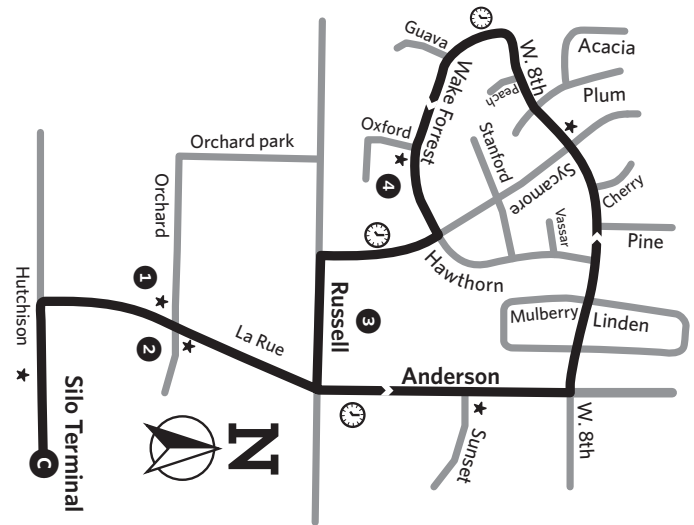

C LINE

Wake Forest / Sycamore

SILO TERMINAL

REGULAR SERVICE

Depart Silo (#256)	7:00	7:30	8:00	8:30	9:00	9:30	10:00	10:30	11:00	11:30	12:00	12:40	1:10	1:40	2:10	2:40	3:10	3:40	4:10	4:40	5:10	5:40	6:10	6:40	7:10	7:40	8:10	8:40	9:40
Anderson & Russell (#160)	7:04	7:34	8:04	8:34	9:04	9:34	10:04	10:34	11:04	11:34	12:04	12:44	1:14	1:44	2:14	2:44	3:14	3:44	4:14	4:44	5:14	5:44	6:14	6:44	7:14	7:44	8:14	8:44	9:44
Wake Forest & 8th (#182)	7:08	7:38	8:08	8:38	9:08	9:38	10:08	10:38	11:08	11:38	12:08	12:48	1:18	1:48	2:18	2:48	3:18	3:48	4:18	4:48	5:18	5:48	6:18	6:48	7:18	7:48	8:18	8:48	9:48
Sycamore & Russell (#179)	7:10	7:40	8:10	8:40	9:10	9:40	10:10	10:40	11:10	11:40	12:10	12:50	1:20	1:50	2:20	2:50	3:20	3:50	4:20	4:50	5:20	5:50	6:20	6:50	7:20	7:50	8:20	8:50	9:50
Due Silo Terminal	7:20	7:50	8:20	8:50	9:20	9:50	10:20	10:50	11:20	11:50	12:20	1:00	1:30	2:00	2:30	3:00	3:30	4:00	4:30	5:00	5:30	6:00	6:30	7:00	7:30	8:00	8:30	9:00	10:00

SUMMER SERVICE (NO BREAK SERVICE)

Depart Silo (#256)	7:30	8:30	9:30	10:30	11:30	12:40	1:40	2:40	3:40	4:40	5:40	6:40	7:40
Anderson & Russell (#160)	7:34	8:34	9:34	10:34	11:34	12:44	1:44	2:44	3:44	4:44	5:44	6:44	7:44
Wake Forest & 8th (#182)	7:38	8:38	9:38	10:38	11:38	12:48	1:48	2:48	3:48	4:48	5:48	6:48	7:48
Sycamore & Russell (#179)	7:40	8:40	9:40	10:40	11:40	12:50	1:50	2:50	3:50	4:50	5:50	6:50	7:50
Due Silo Terminal	7:50	8:50	9:50	10:50	11:50	1:00	2:00	3:00	4:00	5:00	6:00	7:00	8:00

C Line does not run during *Break Service*.
 See calendar on p. 57-60
 Use B Line for *Break Service*, p. 8-9

See service calendar on pages 57-60 for service types

LEGEND

- Bus Route
- Bus Stop
- Timed Bus Stop

DESTINATIONS

- Student Health & Wellness Center
- UC Davis ARC
- University Mall
- Cuarto Dorms

C LINE

Wake Forest / Sycamore

SILO TERMINAL