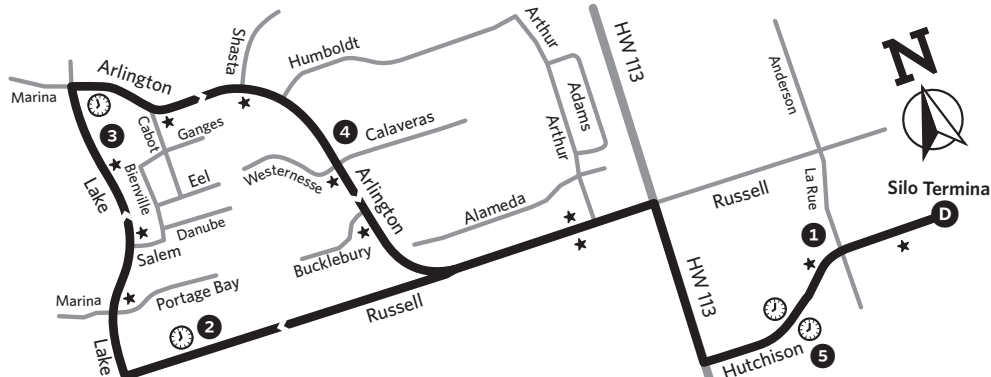

## FINALS SERVICE

Depart Silo (#256)	7:00	7:25	8:00	8:25	9:00	9:25	10:00	10:25	11:00	11:25	12:00	12:35	1:10	1:35	2:10	2:35	3:10	3:35	4:10	4:35	5:10	5:35	6:10	6:35	7:10	7:35	8:10	9:10	10:10	11:10
Hutchison & Health Sci. (#361)	7:03	7:28	8:03	8:28	9:03	9:28	10:03	10:28	11:03	11:28	12:03	12:38	1:13	1:38	2:13	2:38	3:13	3:38	4:13	4:38	5:13	5:38	6:13	6:38	7:13	7:38	8:13	9:13	10:13	11:13
Arlington Farm Apts. (#229)	7:08	7:33	8:08	8:33	9:08	9:33	10:08	10:33	11:08	11:33	12:08	12:43	1:18	1:43	2:18	2:43	3:18	3:43	4:18	4:43	5:18	5:43	6:18	6:43	7:18	7:43	8:18	9:18	10:18	11:18
Arlington & Lake (#208)	7:12	7:37	8:12	8:37	9:12	9:37	10:12	10:37	11:12	11:37	12:12	12:47	1:22	1:47	2:22	2:47	3:22	3:47	4:22	4:47	5:22	5:47	6:22	6:47	7:22	7:47	8:22	9:22	10:22	11:22
Hutchison & Health Sci. (#240)	7:17	7:42	8:17	8:42	9:17	9:42	10:17	10:42	11:17	11:42	12:17	12:52	1:27	1:52	2:27	2:52	3:27	3:52	4:27	4:52	5:27	5:52	6:27	6:52	7:27	7:52	8:27	9:27	10:27	11:27
Due Silo Terminal	7:25	7:50	8:25	8:50	9:25	9:50	10:25	10:50	11:25	11:50	12:25	1:00	1:35	2:00	2:35	3:00	3:35	4:00	4:35	5:00	5:35	6:00	6:35	7:00	7:35	8:00	8:35	9:35	10:35	11:35

D Line does not run during Break Service. See calendar on p. 57-60 Use K Line for Break Service, p. 22-23

**LEGEND**

- Bus Route
- Bus Stop
- Timed Bus Stop

**DESTINATIONS**

- 1 UC Davis Rec Pool
- 2 Arlington Farm Apts.
- 3 Westlake Market
- 4 Emerson Jr. High
- 5 Health Sciences Dist.