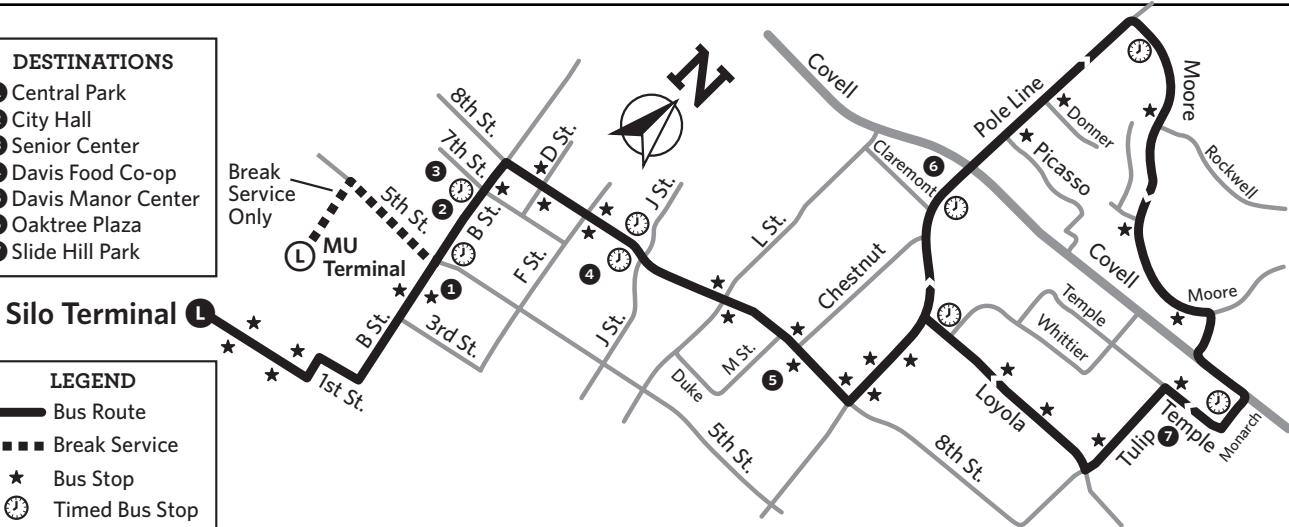

FINALS & SUMMER (SILO)/BREAK SERVICE (MU)

	Finals Only													Finals Service Only				
	6:30	7:00	8:00	9:00	10:00	11:00	12:00	1:10	2:10	3:10	4:10	5:10	6:10	7:10	8:10	9:10	10:10	11:10
Depart Silo (#258) / MU*	6:30	7:00	8:00	9:00	10:00	11:00	12:00	1:10	2:10	3:10	4:10	5:10	6:10	7:10	8:10	9:10	10:10	11:10
B St. & 5th St. (#22)	6:36	7:06	8:06	9:06	10:06	11:06	12:06	1:16	2:16	3:16	4:16	5:16	6:16	7:16	8:16	9:16	10:16	11:16
8th St. & J St. (#111)	6:39	7:09	8:09	9:09	10:09	11:09	12:09	1:19	2:19	3:19	4:19	5:19	6:19	7:19	8:19	9:19	10:19	11:19
Pole Line & Claremont (#92)	6:45	7:15	8:15	9:15	10:15	11:15	12:15	1:25	2:25	3:25	4:25	5:25	6:25	7:25	8:25	9:25	10:25	11:25
Moore & Pole Line (#249)	6:48	7:18	8:18	9:18	10:18	11:18	12:18	1:28	2:28	3:28	4:28	5:28	6:28	7:28	8:28	9:28	10:28	11:28
Monarch & Campbell (#81)	6:52	7:22	8:22	9:22	10:22	11:22	12:22	1:32	2:32	3:32	4:32	5:32	6:32	7:32	8:32	9:32	10:32	11:32
Loyola & Pole Line (#87)	6:56	7:26	8:26	9:26	10:26	11:26	12:26	1:36	2:36	3:36	4:36	5:36	6:36	7:36	8:36	9:36	10:36	11:36
8th St. & J St. (#110)	7:01	7:31	8:31	9:31	10:31	11:31	12:31	1:41	2:41	3:41	4:41	5:41	6:41	7:41	8:41	9:41	10:41	
B St. & 7th St. (#23)	7:04	7:34	8:34	9:34	10:34	11:34	12:34	1:44	2:44	3:44	4:44	5:44	6:44	7:44	8:44	9:44	10:44	
Due Silo Terminal / MU*	7:20	7:50	8:50	9:50	10:50	11:50	12:50	2:00	3:00	4:00	5:00	6:00	7:00	8:00	9:00	10:00	11:00	

Weekend Service to Davis Manor shopping area via O Line, p. 44-45

*Break Service runs to/from the MU. See calendar on p. 57-60

See service calendar on pages 57-60 for service types

- DESTINATIONS**
- 1 Central Park
 - 2 City Hall
 - 3 Senior Center
 - 4 Davis Food Co-op
 - 5 Davis Manor Center
 - 6 Oaktree Plaza
 - 7 Slide Hill Park

- LEGEND**
- Bus Route
 - Break Service
 - Bus Stop
 - Timed Bus Stop

L LINE

E. 8th St. / Pole Line / Moore / Loyola

SILO TERMINAL