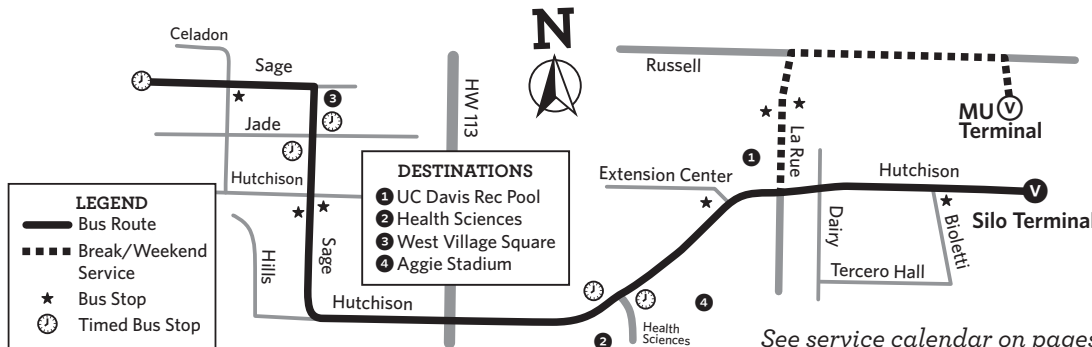

SUMMER (SILO)/BREAK SERVICE (MU)

Depart Silo (#256) / MU*	7:00	7:30	8:00	8:30	9:00	9:30	10:00	10:30	11:00	11:30	12:00	12:40	1:10	1:40	2:10	2:40	3:10	3:40	4:10	4:40	5:10	5:40	6:10	6:40	7:10	7:40	8:10	8:40	9:40	Mon-Thu Only									
Hutch & Health Sci. (#361)	7:03	7:33	8:03	8:33	9:03	9:33	10:03	10:33	11:03	11:33	12:03	12:43	1:13	1:43	2:13	2:43	3:13	3:43	4:13	4:43	5:13	5:43	6:13	6:43	7:13	7:43	8:13	8:43	9:43	8:40	9:40								
West Village Sq. (NB) (#288)	7:06	7:36	8:06	8:36	9:06	9:36	10:06	10:36	11:06	11:36	12:06	12:46	1:16	1:46	2:16	2:46	3:16	3:46	4:16	4:46	5:16	5:46	6:16	6:46	7:16	7:46	8:16	8:46	9:46										
Tilia Loop (#305)	7:07	7:37	8:07	8:37	9:07	9:37	10:07	10:37	11:07	11:37	12:07	12:47	1:17	1:47	2:17	2:47	3:17	3:47	4:17	4:47	5:17	5:47	6:17	6:47	7:17	7:47	8:17	8:47	9:47	9:40	9:47								
West Village Sq. (SB) (#289)	7:10	7:40	8:10	8:40	9:10	9:40	10:10	10:40	11:10	11:40	12:10	12:50	1:20	1:50	2:20	2:50	3:20	3:50	4:20	4:50	5:20	5:50	6:20	6:50	7:20	7:50	8:20	8:50	9:50										
Hutch & Health Sci. (#240)	7:13	7:43	8:13	8:43	9:13	9:43	10:13	10:43	11:13	11:43	12:13	12:53	1:23	1:53	2:23	2:53	3:23	3:53	4:23	4:53	5:23	5:53	6:23	6:53	7:23	7:53	8:23	8:53	9:53										
Due Silo Terminal / MU*	7:20	7:50	8:20	8:50	9:20	9:50	10:20	10:50	11:20	11:50	12:20	1:00	1:30	2:00	2:30	3:00	3:30	4:00	4:30	5:00	5:30	6:00	6:30	7:00	7:30	8:00	8:30	9:00	10:00										

See service calendar on pages 57-60 for service types

V LINE

West Village

SILO TERMINAL