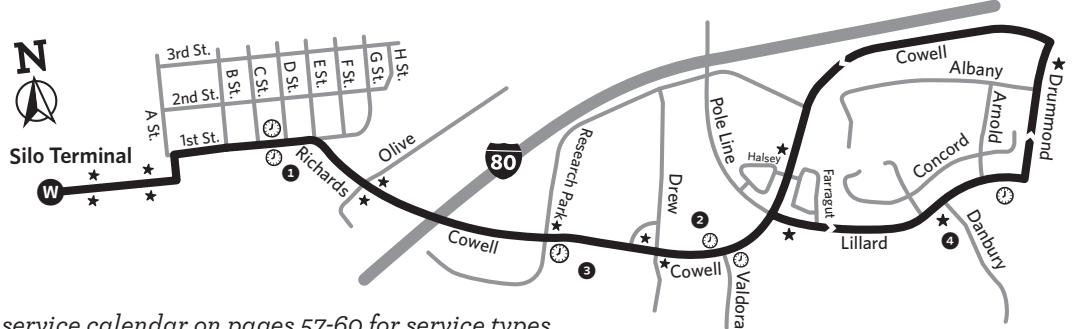

SUMMER SERVICE (NO BREAK SERVICE)

																					Mon-Thu Only											
Depart Silo (#257)	7:00	7:20	8:00	8:20	9:00	9:20	10:00	10:20	11:00	11:20	12:00	12:30	1:10	1:30	2:10	2:30	3:10	3:30	4:10	4:30	5:10	5:30	6:10	6:30	7:10	7:35	8:10	8:35	9:10	9:35	10:10	10:35
1st St. & C St. (#2)	7:03	7:23	8:03	8:23	9:03	9:23	10:03	10:23	11:03	11:23	12:03	12:33	1:13	1:33	2:13	2:33	3:13	3:33	4:13	4:33	5:13	5:33	6:13	6:33	7:13	7:38	8:13	8:38	9:13	9:38	10:13	10:38
Cowell & Research Park (#35)	7:07	7:27	8:07	8:27	9:07	9:27	10:07	10:27	11:07	11:27	12:07	12:37	1:17	1:37	2:17	2:37	3:17	3:37	4:17	4:37	5:17	5:37	6:17	6:37	7:17	7:42	8:17	8:42	9:17	9:42	10:17	10:42
Cowell & Valdora (#41)	7:09	7:29	8:09	8:29	9:09	9:29	10:09	10:29	11:09	11:29	12:09	12:39	1:19	1:39	2:19	2:39	3:19	3:39	4:19	4:39	5:19	5:39	6:19	6:39	7:19	7:44	8:19	8:44	9:19	9:44	10:19	10:44
Lillard & Drummond (#254)	7:11	7:31	8:11	8:31	9:11	9:31	10:11	10:31	11:11	11:31	12:11	12:41	1:21	1:41	2:21	2:41	3:21	3:41	4:21	4:41	5:21	5:41	6:21	6:41	7:21	7:46	8:21	8:46	9:21	9:46	10:21	10:46
Cowell & Valdora (#38)	7:15	7:35	8:15	8:35	9:15	9:35	10:15	10:35	11:15	11:35	12:15	12:45	1:25	1:45	2:25	2:45	3:25	3:45	4:25	4:45	5:25	5:45	6:25	6:45	7:25	7:50	8:25	8:50	9:25	9:50	10:25	10:50
1st & D St. (#3)	7:20	7:40	8:20	8:40	9:20	9:40	10:20	10:40	11:20	11:40	12:20	12:50	1:30	1:50	2:30	2:50	3:30	3:50	4:30	4:50	5:30	5:50	6:30	6:50	7:30	7:55	8:30	8:55	9:30	9:55	10:30	10:55
Due Silo Terminal	7:30	7:50	8:30	8:50	9:30	9:50	10:30	10:50	11:30	11:50	12:30	1:00	1:40	2:00	2:40	3:00	3:40	4:00	4:40	5:00	5:40	6:00	6:40	7:00	7:40	8:05	8:40	9:05	9:40	10:05	10:40	11:05

LEGEND

- Bus Route
- Bus Stop
- Timed Bus Stop

DESTINATIONS

- Davis Commons
- Oakshade Center
- Research Park
- Montgomery Elementary

See service calendar on pages 57-60 for service types

W LINE

Cowell / Lillard / Drummond