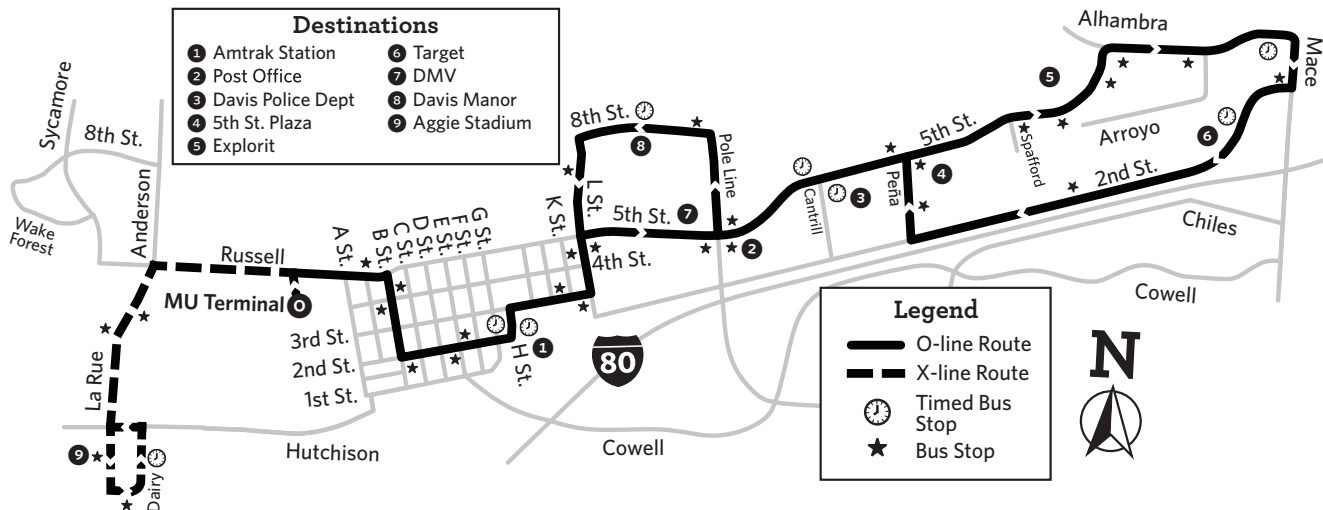

The **X Line** may be rerouted to drop off at the Silo Terminal due to football games at Aggie Stadium on the following dates:

Saturday, September 9	Saturday, October 28
Saturday, September 30	Saturday, November 11
Saturday, October 7	Saturday, November 18

X LINE RESIDENCE HALL LOOP / AGGIE STADIUM

Depart MU (#272)	—	9:40	10:40	11:50	12:50	1:50	2:50	3:50	4:50	5:50	6:50
La Rue and Orchard	—	9:43	10:43	11:53	12:53	1:53	2:53	3:53	4:53	5:53	6:53
Tercero Housing	8:46	9:46	10:46	11:56	12:56	1:56	2:56	3:56	4:56	5:56	6:56
MU Terminal	8:52	10:52	11:52	12:02	1:02	2:02	3:02	4:02	5:02	6:02	—

— indicates the bus does not stop at specific bus stops during days marked

On **April 21, 2018** normal *Weekend Service* does not run.

Please see separate Picnic Day schedule or www.Unitrans.com for more information.

Weekend Service also runs the week of **December 26-29, 2017** and select holidays.

See detailed map of all *Weekend Service* on the inside back cover (back side).

See service calendar on pages 57-60 for service types

WEEKEND SERVICE

O & X Line

MU TERMINAL