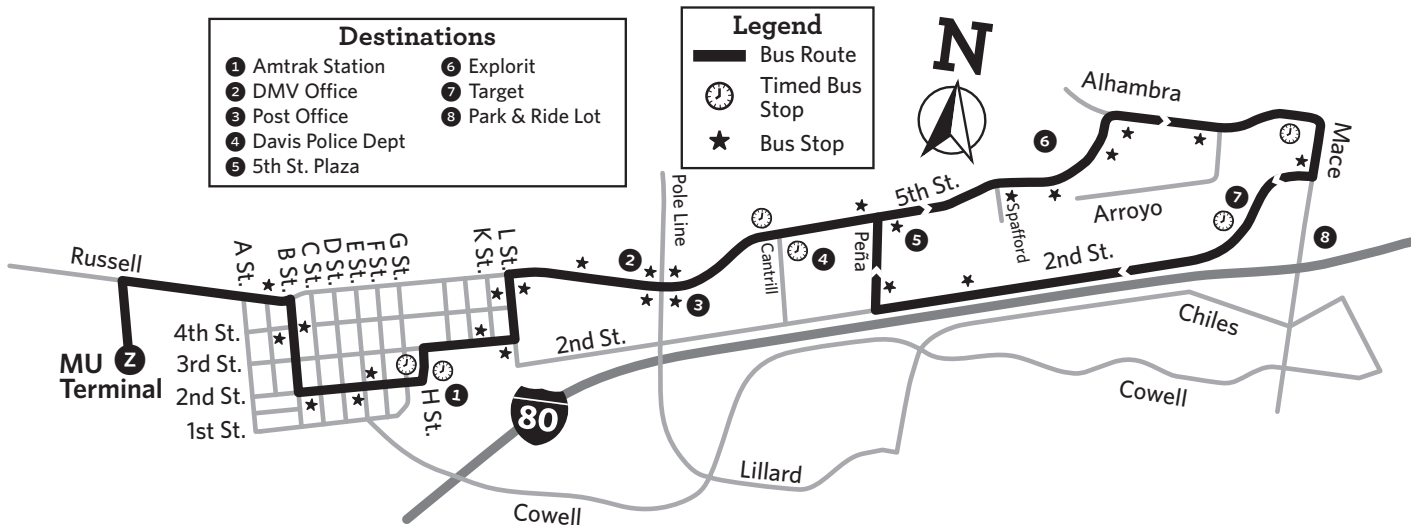

Z LINE

Amtrak / 5th St. / Target

MU TERMINAL

REGULAR SERVICE

Depart MU (#272)	7:00	7:30	8:00	8:30	9:00	9:30	10:00	10:30	11:00	11:30	12:00	12:40	1:10	1:40	2:10	2:40	3:10	3:40	4:10	4:40	5:10	5:40
H St. & 2nd St. (Amtrak) (#11)	7:05	7:35	8:05	8:35	9:05	9:35	10:05	10:35	11:05	11:35	12:05	12:45	1:15	1:45	2:15	2:45	3:15	3:45	4:15	4:45	5:15	5:45
5th St. & Cantrill (#73)	7:12	7:42	8:12	8:42	9:12	9:42	10:12	10:42	11:12	11:42	12:12	12:52	1:22	1:52	2:22	2:52	3:22	3:52	4:22	4:52	5:22	5:52
Alhambra Apts. (#66)	7:17	7:47	8:17	8:47	9:17	9:47	10:17	10:47	11:17	11:47	12:17	12:57	1:27	1:57	2:27	2:57	3:27	3:57	4:27	4:57	5:27	5:57
2nd St. & Target (#282)	7:20	7:50	8:20	8:50	9:20	9:50	10:20	10:50	11:20	11:50	12:20	1:00	1:30	2:00	2:30	3:00	3:30	4:00	4:30	5:00	5:30	6:00
5th St. & Cantrill (#72)	7:25	7:55	8:25	8:55	9:25	9:55	10:25	10:55	11:25	11:55	12:25	1:05	1:35	2:05	2:35	3:05	3:35	4:05	4:35	5:05	5:35	6:05
H St. & 2nd St. (Amtrak) (#12)	7:31	8:01	8:31	9:01	9:31	10:01	10:31	11:01	11:31	12:01	12:31	1:11	1:41	2:11	2:41	3:11	3:41	4:11	4:41	5:11	5:41	6:11
Due Memorial Union	7:40	8:10	8:40	9:10	9:40	10:10	10:40	11:10	11:40	12:10	12:40	1:20	1:50	2:20	2:50	3:20	3:50	4:20	4:50	5:20	5:50	6:20

See O Line for Weekend Service, p. 44-45

See service calendar on pages 57-60 for service types

Z LINE

Amtrak / 5th St. / Target

MU TERMINAL