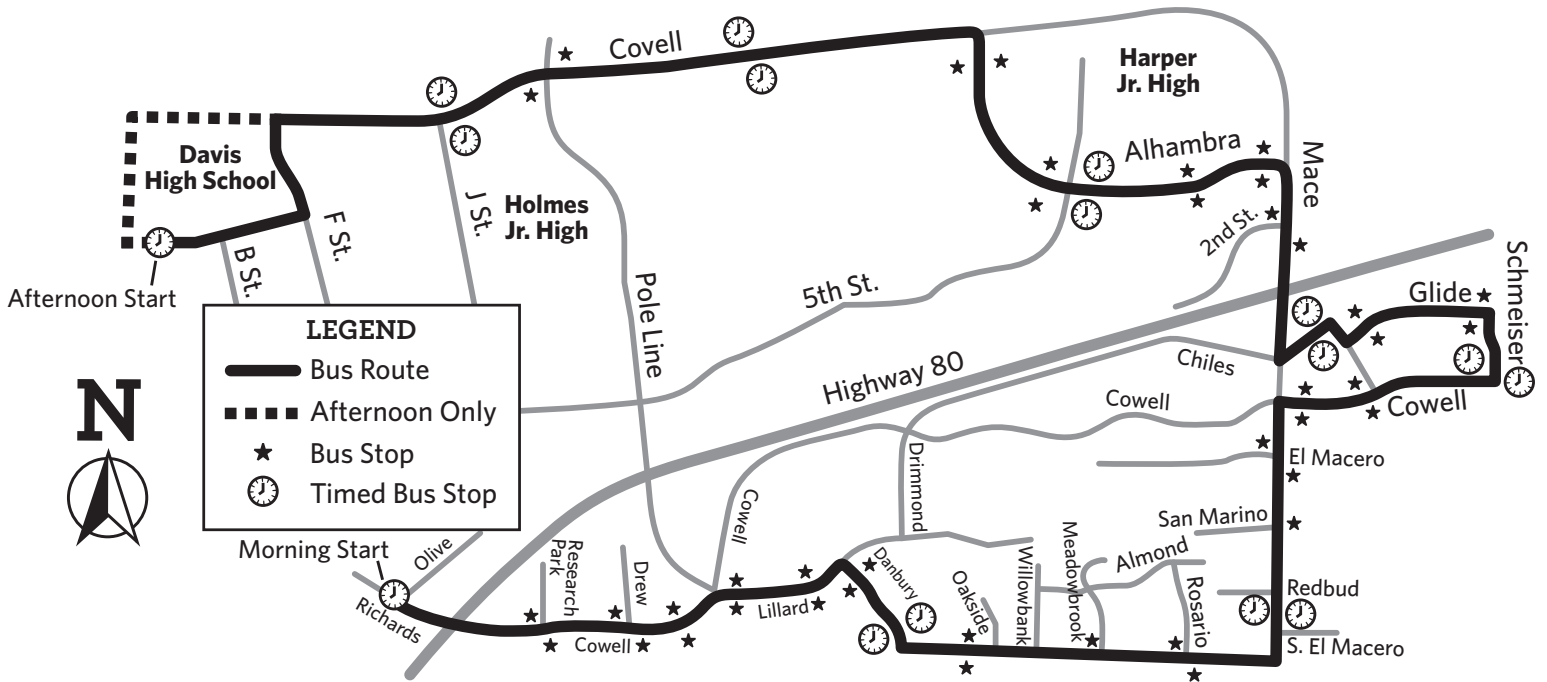

T Line Map

T Line schedule times are subject to change based on Davis secondary school schedules. Exceptions to standard schedule times are noted, as known at the time of print, but please contact Unitrans or school bulletins for any updated information.