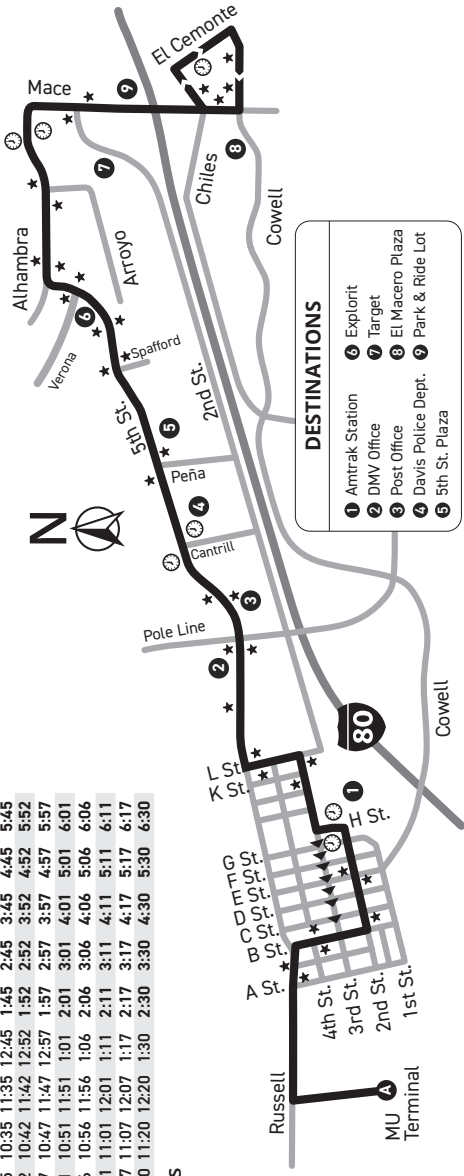

A LINE

Amtrak / 5th Street / Alhambra

MU TERMINAL

REGULAR SERVICE

	6:55	7:25	7:55	8:25	9:00	9:30	10:00	10:30	11:00	11:30	12:10	12:40	1:10	1:40	2:10	2:40	3:10	3:40	4:10	4:40	5:10	5:40	6:10	7:10	8:10	9:10	10:10	
Depart MU (#272)																												
H St. @ 2nd St./Amtrak (#011)	7:00	7:30	8:00	8:30	9:05	9:35	10:05	10:35	11:05	11:35	12:15	12:45	1:15	1:45	2:15	2:45	3:15	3:45	4:15	4:45	5:15	5:45	6:15	7:15	8:15	9:15	10:15	
5th @ Cantrill (#073)*	7:07	7:37	8:07	8:37	9:12	9:42	10:12	10:42	11:12	11:42	12:22	12:52	1:22	1:52	2:22	2:52	3:22	3:52	4:22	4:52	5:22	5:52	6:22	7:22	8:22	9:22	10:22	
Alhambra @ Seville Apts. (#065)	7:12	7:42	8:12	8:42	9:17	9:47	10:17	10:47	11:17	11:47	12:27	12:57	1:27	1:57	2:27	2:57	3:27	3:57	4:27	4:57	5:27	5:57	6:27	7:27	8:27	9:27	10:27	
El Cernonte @ Glide (#062)	7:16	7:46	8:16	8:46	9:21	9:51	10:21	10:51	11:21	11:51	12:31	1:01	1:31	2:01	2:31	3:01	3:31	4:01	4:31	5:01	5:31	6:01	6:31	7:31	8:31	9:31	10:31	
Alhambra @ Mace (#065)	7:21	7:51	8:21	8:51	9:26	9:56	10:26	10:56	11:26	11:56	12:36	1:06	1:36	2:06	2:36	3:06	3:36	4:06	4:36	5:06	5:36	6:06	6:36	7:36	8:36	9:36	10:36	
5th St. @ Cantrill (#072)*	7:26	7:56	8:26	8:56	9:31	10:01	10:31	11:01	11:31	12:01	12:41	1:11	1:41	2:11	2:41	3:11	3:41	4:11	4:41	5:11	5:41	6:11	6:41	7:41	8:41	9:41	10:41	
H @ 2nd/Amtrak (#012)	7:32	8:02	8:32	9:02	9:37	10:07	10:37	11:07	11:37	12:07	12:47	1:17	1:47	2:17	2:47	3:17	3:47	4:17	4:47	5:17	5:47	6:17	6:47	7:47	8:47	9:47	10:47	
Arrive Memorial Union	7:50	8:20	8:50	9:20	9:50	10:20	10:50	11:20	11:50	12:20	1:00	1:30	2:00	2:30	3:00	3:30	4:00	4:30	5:00	5:30	6:00	6:30	7:00	8:00	9:00	10:00	11:00	

*Stop located at Greystone Apartments

A LINE

MU TERMINAL