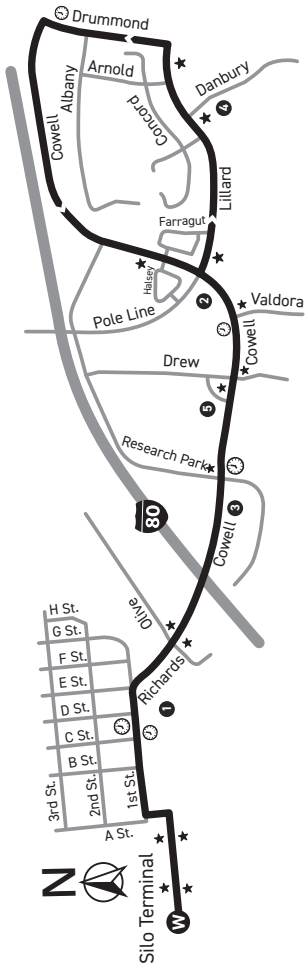

SUMMER SERVICE (NO BREAK SERVICE)

* Due to driver shortage, line may not operate during summer. See unitrans.com for most up-to-date schedules.

Depart Silo (#257)	6:55	7:15	7:55	8:15	9:00	9:20	10:00	10:20	11:00	11:20	12:00	12:30	1:10	1:30	2:10	2:30	3:10	3:30	4:10	4:30	5:10	5:30	6:10	6:30	7:10	7:30	8:10
1st St. @ C St. (#002)	6:58	7:18	7:58	8:18	9:03	9:23	10:03	10:23	11:03	11:23	12:13	12:33	1:13	1:33	2:13	2:33	3:13	3:33	4:13	4:33	5:13	5:33	6:13	6:33	7:13	7:33	8:13
Cowell @ Research Park (#035)	7:02	7:22	8:02	8:22	9:07	9:27	10:07	10:27	11:07	11:27	12:17	12:37	1:17	1:37	2:17	2:37	3:17	3:37	4:17	4:37	5:17	5:37	6:17	6:37	7:17	7:37	8:17
Drummond @ Albany (#255)	7:06	7:26	8:06	8:26	9:11	9:31	10:11	10:31	11:11	11:31	12:21	12:41	1:21	1:41	2:21	2:41	3:21	3:41	4:21	4:41	5:21	5:41	6:21	6:41	7:21	7:41	8:21
Cowell @ Valdora/Safeway(#038)	7:10	7:30	8:10	8:30	9:15	9:35	10:15	10:35	11:15	11:35	12:25	12:45	1:25	1:45	2:25	2:45	3:25	3:45	4:25	4:45	5:25	5:45	6:25	6:45	7:25	7:45	8:25
1st @ D St. (#003)	7:14	7:34	8:14	8:34	9:19	9:39	10:19	10:39	11:19	11:39	12:29	12:49	1:29	1:49	2:29	2:49	3:29	3:49	4:29	4:49	5:29	5:49	6:29	6:49	7:29	7:49	8:29
Due Silo Terminal	7:25	7:50	8:25	8:50	9:30	9:50	10:30	10:50	11:30	11:50	12:40	1:00	1:40	2:00	2:40	3:00	3:40	4:00	4:40	5:00	5:40	6:00	6:40	7:00	7:40	8:00	8:40

LEGEND

- Bus Route
- Bus Stop
- Timed Bus Stop

DESTINATIONS

1. 1 Davis Commons
2. 2 Oakshade Center
3. 3 Research Park
4. 4 Montgomery Elementary
5. 5 Kaiser