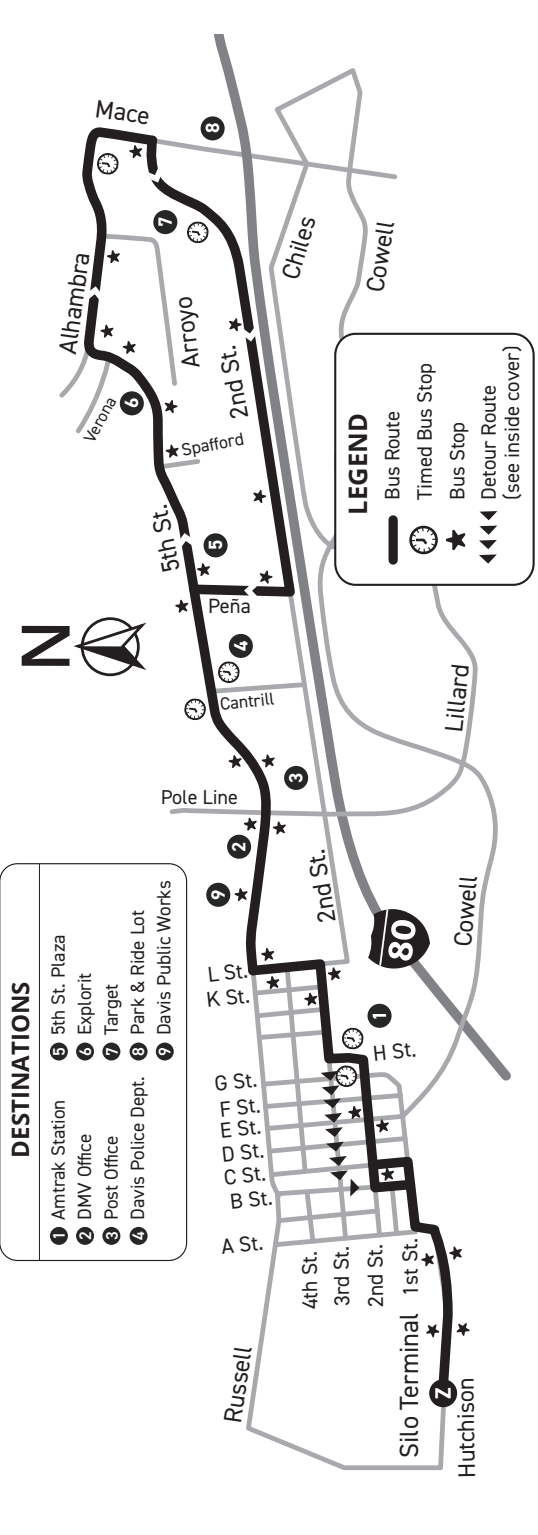

M-TH Only
Finals Only

SUMMER SERVICE

| | | | | | | | | | | | | | | |
|-------------------------------|------|------|------|-------|-------|-------|------|------|------|------|------|------|------|------|
| Depart Silo (#258) | 6:55 | 7:55 | 9:00 | 10:00 | 11:00 | 12:10 | 1:10 | 2:10 | 3:10 | 4:10 | 5:10 | 6:10 | 7:10 | 8:10 |
| H St. @ 2nd St./Amtrak (#011) | 7:02 | 8:02 | 9:07 | 10:07 | 11:07 | 12:17 | 1:17 | 2:17 | 3:17 | 4:17 | 5:17 | 6:17 | 7:17 | 8:17 |
| 5th St. @ Cantrill (#073) | 7:09 | 8:09 | 9:14 | 10:14 | 11:14 | 12:24 | 1:24 | 2:24 | 3:24 | 4:24 | 5:24 | 6:24 | 7:24 | 8:24 |
| Alhambra @ Mace (#066) | 7:13 | 8:13 | 9:18 | 10:18 | 11:18 | 12:28 | 1:28 | 2:28 | 3:28 | 4:28 | 5:28 | 6:28 | 7:28 | 8:28 |
| 2nd St. @ Target (#282) | 7:15 | 8:15 | 9:20 | 10:20 | 11:20 | 12:30 | 1:30 | 2:30 | 3:30 | 4:30 | 5:30 | 6:30 | 7:30 | 8:30 |
| H St. @ Cantrill (#072)* | 7:20 | 8:20 | 9:25 | 10:25 | 11:25 | 12:35 | 1:35 | 2:35 | 3:35 | 4:35 | 5:35 | 6:35 | 7:35 | 8:35 |
| H St. @ 2nd St./Amtrak (#012) | 7:26 | 8:26 | 9:31 | 10:31 | 11:31 | 12:41 | 1:41 | 2:41 | 3:41 | 4:41 | 5:41 | 6:41 | 7:41 | 8:41 |
| Due Silo Terminal | 7:50 | 8:50 | 9:50 | 10:50 | 11:50 | 1:00 | 2:00 | 3:00 | 4:00 | 5:00 | 6:00 | 7:00 | 8:00 | 9:00 |

See O Line for *Weekend Service*, p. 56-57

*Stop located at Greystone Apartments

DESTINATIONS

- 1 Amtrak Station
- 2 DMV Office
- 3 Post Office
- 4 Davis Police Dept.
- 5 5th St. Plaza
- 6 Explorit
- 7 Target
- 8 Park & Ride Lot
- 9 Davis Public Works

LEGEND

- Bus Route
- 🕒 Timed Bus Stop
- ★ Bus Stop
- ◀◀◀ Detour Route (see inside cover)